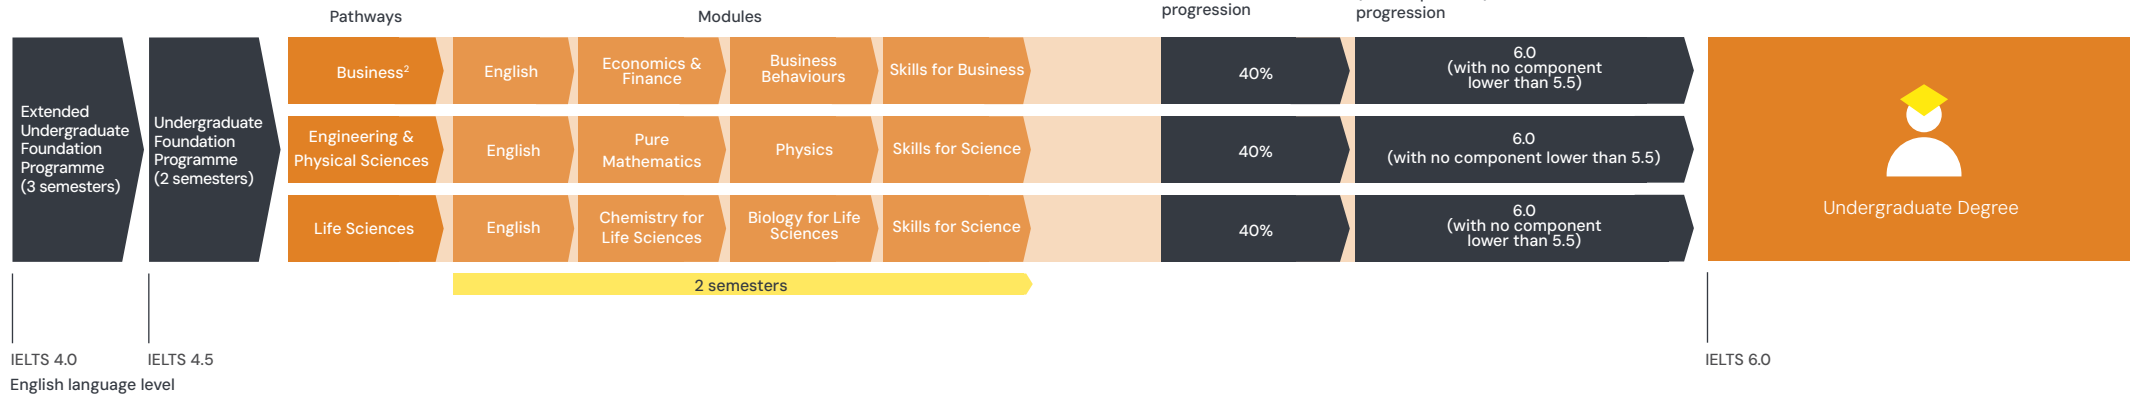

Degree progression route

Entry Criteria

English level: From 4.5 IELTS or equivalent, with no component less than 4.0, for 3-term/ 2 semester UFP.

An Extended programme is available if you do not have the required English language level. This programme includes an English language module followed by 2 semesters of UFP.

¹ Subject to achieving the pass mark for progression, detailed above.

² The module you study will depend on your chosen progression degree.

Academic Requirements:

11–12 years
Successful completion of 11–12 years of schooling with good grades. Please see www.oncampus.global for country-specific academic entry requirements.

Guideline Minimum Age:

17+
Under-18 students are subject to the under-18 supplement.

For progression degrees, see page 10

Dates	Duration	Progressing to undergraduate degree starting in
06 January 2025 – 08 August 2025	3 terms	September 2025
22 September 2025 – 07 June 2026	2 semesters	September 2026
22 September 2025 – 07 August 2026	3 semesters	September 2026
12 January 2026 – 07 August 2026	2 semesters	September 2026

25, 20, 15, 10 & 5 week online EAP programmes are available starting from March onwards. Please contact us for further details.

Please visit www.oncampus.global for full details on fees and module content.