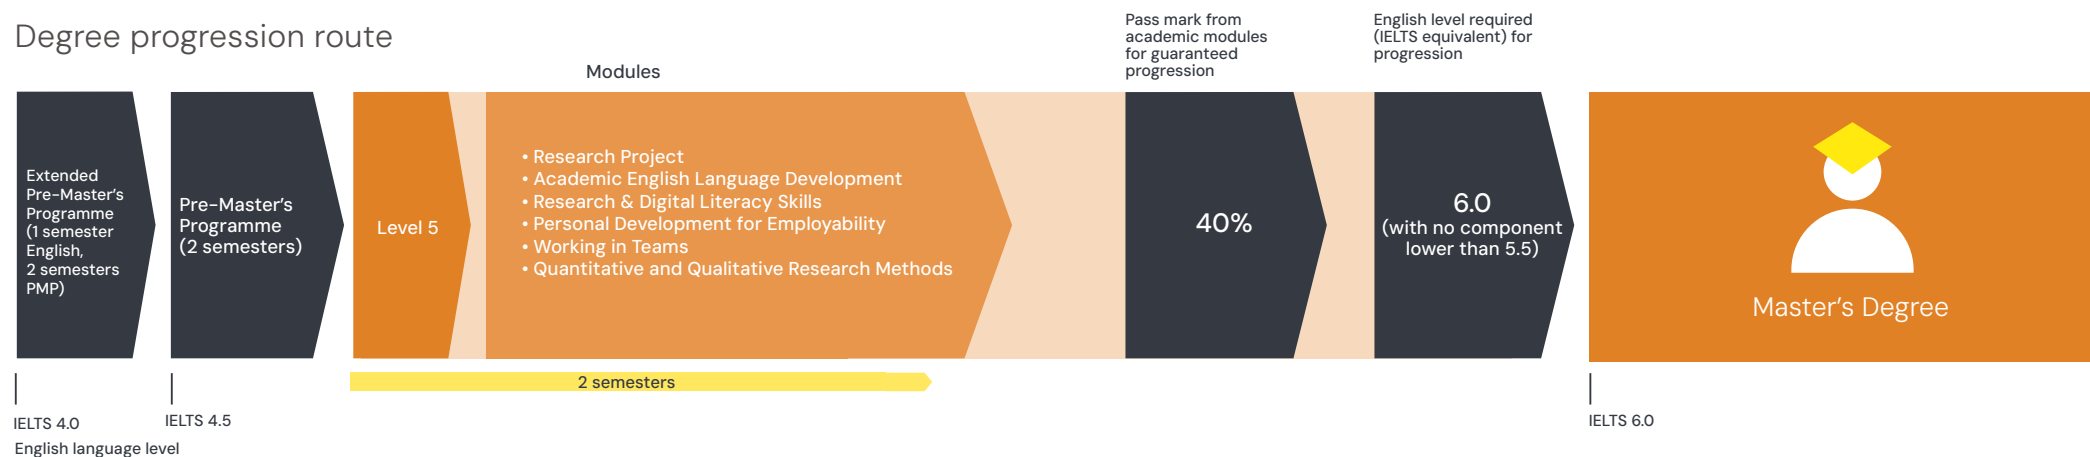

Pre-Master's Programme (PMP)

The Level 5 Pre-Master's Programme provides the opportunity for progression to a wide range of Master's degrees.

Extended Master's Degree MA/MBA/MSc

Fast-track your career in business, marketing or human resource management with this extended course designed to enable third-class degree holders to pursue a postgraduate qualification.

Available degrees (15 months):

- MA Marketing
- MSc Human Resource Management
- MSc Finance and Management
- MSc Tourism and Events
- MSc Tourism and Hospitality

All applications should be made directly to the University of Sunderland

Course Length	Teaching	International Fee	Intakes*
15 months	3 terms	(price on application)	November 2025 April and July 2026

*Courses and intakes are subject to change and can be removed. An international student discount of £1,000 is available.

Degree progression route

Entry Criteria

English level:

From 4.5 IELTS or equivalent, with no single element less than 4.0, for 2-semester PMP.

An Extended programme is available if you do not have the required English language level. This programme includes an English language module (ELPP) followed by 2 semesters of PMP.

*Subject to meeting specified entry criteria.

Academic Requirements: Degree

Successful completion of Bachelor's degree or equivalent from a recognised university.

Guideline Minimum Age: 20+

For progression degrees, see page 13

Dates	Duration	Progressing to Master's degree starting in
13 January 2025 – 08 August 2025	3 terms	September 2025
22 September 2025 – 07 June 2026	2 semesters	September 2026
22 September 2025 – 07 August 2026	3 semesters	September 2026
12 January 2026 – 07 August 2026	2 semesters	September 2026

Please visit www.oncampus.global for full details on fees and module content.