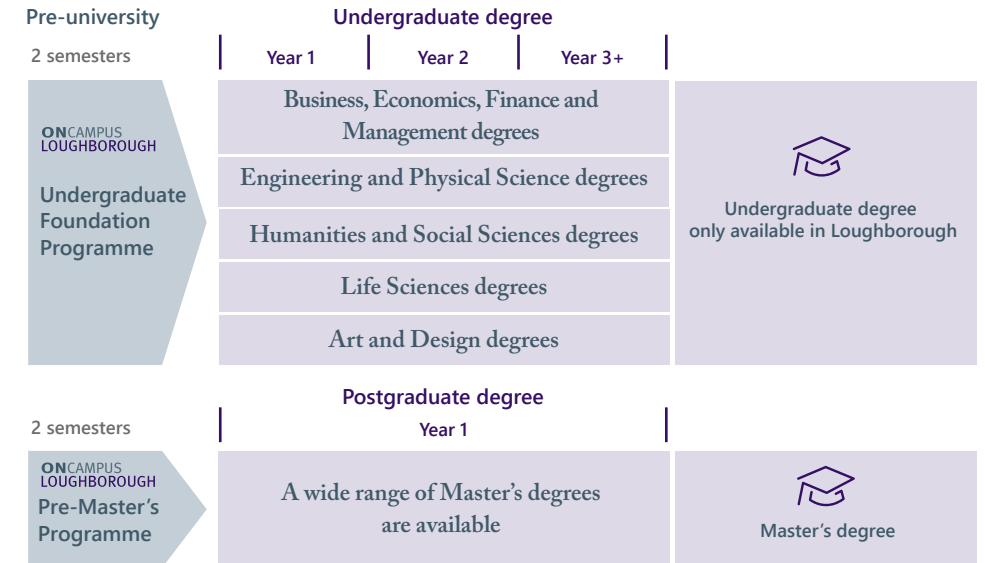

Your route to a degree at Loughborough University

ONCAMPUS Loughborough offers guaranteed progression* to a wide range of undergraduate and postgraduate degrees at Loughborough University, on successful completion of our Foundation programmes.

*Subject to meeting the specified criteria