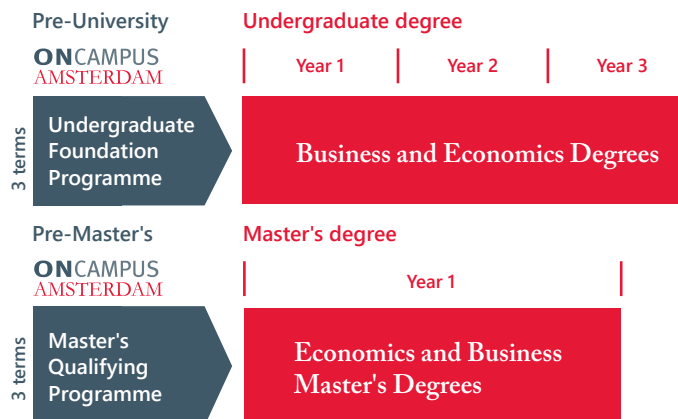

How ONCAMPUS Works

Our programmes at ONCAMPUS Amsterdam are designed for international students who do not meet the requirements for direct entry to our university partners. You will benefit from the support we offer in preparing you to progress to university.

Increase your English language level

- Academic writing skills
- Academic reading skills
- Presentation and discussion skills
- Listening and note taking

Improve academic grades and study skills

- Obtain an additional year of study equivalent to 13 years of UK study for undergraduate degree
- Demonstrate academic level to meet university requirements
- Present higher grades in pathway programme than achieved in high school for undergraduate entry
- Learn the study skills essential for success at university
- Gain additional research study skills for a Master's degree

Expert university progression support

- Expert guidance on which degree to progress to
- One-to-one support sessions
- Faculty visits and meetings

Progress to university degree

Your route to a degree in Amsterdam

ONCAMPUS Amsterdam offers comprehensive academic and English language programmes of up to 26 hours a week. They are designed to thoroughly prepare you for the demands of your chosen degree at the University of Amsterdam.

ONCAMPUS gives you...

Outstanding teaching and support

Highly trained and qualified multicultural and multilingual teaching and support staff with experience of living and working overseas.

Regular tutorial meetings to help you gain the skills necessary to excel at university.

Guidance and support from our partner universities with seminars and workshops made available for you.

A proven track record of success